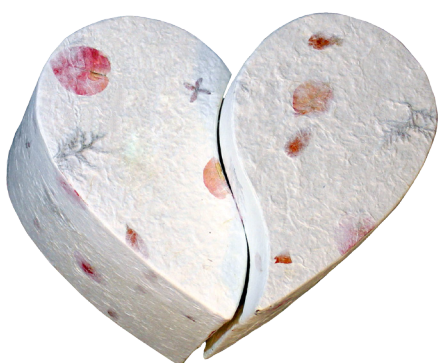

PASSAGES®

Embracing Change

UNITY EARTHURNS®

The beautiful heart shape of the Unity Earthurn provides a soft and warm feel to the urn. Hand crafted from the bark of a mulberry tree, each Earthurn has a unique feel and finish. Once the urn is buried, it will biodegrade naturally over time.

The Unity Earthurn Wood-Grain and Pastel designs are available in Adult, Medium, and Mini sizes. Floral is available in Adult, Medium, Mini, Companion, and Oversize.

Unity Earthurn®, Floral

Unity Earthurn®, Wood-Grain

Unity Earthurn®, Pastel

Adult: 6.75"L x 8"W x 5"H (200 Cubic Inches)

Medium: 7.25"L x 6.25"W x 4"H (120 Cubic Inches)

Mini: 4.75" x 4.25" x 3.25" H (30 Cubic Inches)

**Unity Earthurn®,
Floral Companion**
8.75"L x 11"W x 7.25"H
400 Cubic Inches