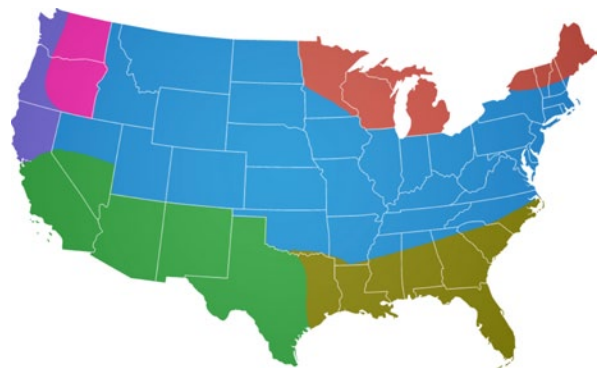

Trees come packaged in a 14" recyclable plastic tube with detailed planting instructions and are guaranteed for one year.

FREE TREE
with every Passages®
adult casket order