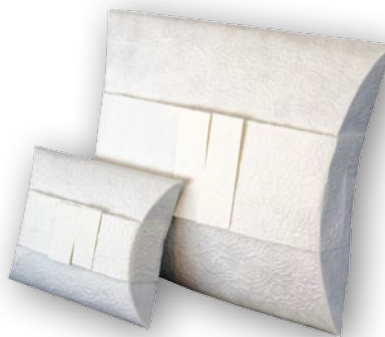

PASSAGES®
Embracing Change

Journey Earthurns®

Journey Earthurn® - Green*

Journey Earthurn® - Embossed Pearl

Journey Earthurn® - Natural*

Journey Earthurn® - Navy

Journey Earthurn® - Embossed Fern

Journey Earthurn® - Aqua

Journey Earthurn® - Gilded Onyx

Journey Earthurn® - Embossed White

Journey Earthurn® - Purple

Journey Earthurn® - Gilded Sapphire

Journey Earthurn® - Embossed Black

Journey Earthurn® - Slate Grey

Adult: 12.5”L x 14”W x 3”H and 220 Cubic Inches, Mini: 6.5”L x 8”W x 2.25”H and 60 Cubic Inches

*Journey Earthurns, Green and Natural are available in a Medium size:

10.5”L x 11.75”W x 2.75”H and 180 Cubic Inches

Federal regulations must be followed when placing any of these urns at sea (no closer than 3 nautical miles from shore).