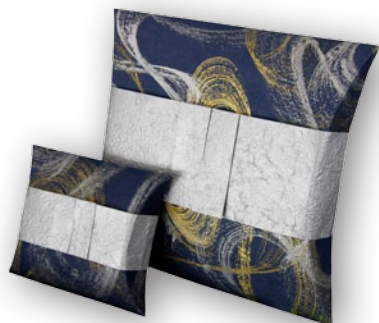

PASSAGES®
Embracing Change

Journey Earthurns®

Journey Earthurn® - Green*

Journey Earthurn® - Embossed Pearl

Journey Earthurn® - Natural*

Journey Earthurn® - Navy

Journey Earthurn® - Embossed Fern

Journey Earthurn® - Aqua

Journey Earthurn® - Gilded Onyx

Journey Earthurn® - Embossed White

Journey Earthurn® - Purple

Journey Earthurn® - Gilded Sapphire

Journey Earthurn® - Embossed Black

Journey Earthurn® - Slate Grey

Adult: 12.5”L x 14”W x 3”H and 220 Cubic Inches, Mini: 6.5”L x 8”W x 2.25”H and 60 Cubic Inches

*Journey Earthurns, Green and Natural are available in a Medium size:

10.5”L x 11.75”W x 2.75”H and 180 Cubic Inches

Federal regulations must be followed when placing any of these urns at sea (no closer than 3 nautical miles from shore).