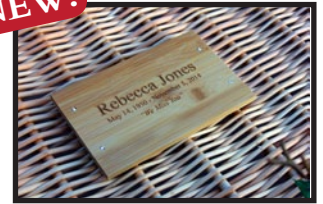

PASSAGES®
Embracing Change

Eco-Friendly Caskets

NEW!

Engravable 5" x 8"
Bamboo Plaques

Passages woven caskets are hand-crafted from sustainable materials and are suitable for viewings, services, burial or cremation. Each is lined with a natural cotton interior and includes a simple matching pillow. The caskets are weight tested to 350lbs and available in 5'9" or 6'5" sizes. 3/4 viewing lids are available for all designs of casket. Engravable 5" x 8" bamboo plaques are now available for all Passages caskets.