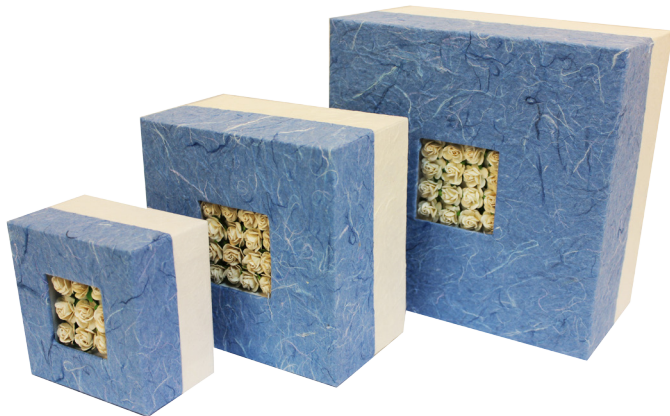

## EMBRACE EARTHURNS<sup>®</sup>

Each Earthurn is crafted from handmade paper, a sustainable resource, and includes a water-soluble, biodegradable bag. They can be used for scattering, biodegradable burial or the temporary storage of cremated remains. No trees are cut down to manufacture these products.

### Embrace Earthurn<sup>®</sup> - Autumn Leaves

Crafted from elegant black handmade paper inlaid with real leaves.

### Embrace Earthurn<sup>®</sup> - White Hemp

Natural fabric covered base and a simple handmade paper top. Top is inlaid with attractive floral material crafted by hand into the shape of a flower.

### Embrace Earthurn<sup>®</sup> - Floral Bouquet

Features handmade paper flowers inset into the decorative blue top.