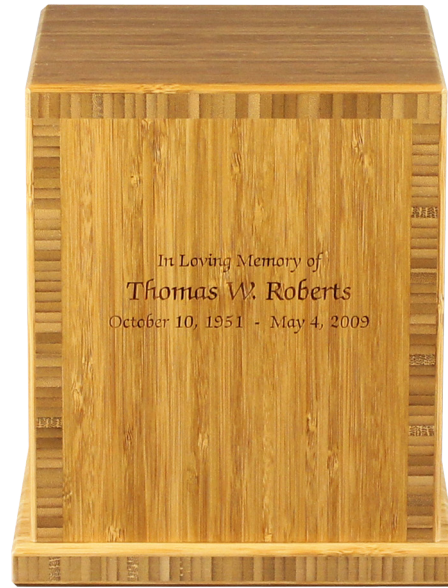

PASSAGES®

Embracing Change

BAMBOO URNS

Traditional Bamboo Urns

Natural

Caramelized

Handcrafted using 3/4" bamboo plywood which is a sustainable and rapidly renewable resource. This Bamboo is plantation grown and is not a species that is consumed by endangered Panda populations. Each urn features a Green certified and LEED compliant (Leadership In Energy and Environmental Design) water-based finish. Base affixes with recycled steel screws. The front and top of urn can be personalized with three lines of text and select clip art images.

7.625"L x 7.625"W x 8.625"H (210 Cubic Inches)

Tribute Bamboo Urn

These beautiful Bamboo Urns are handcrafted from 1/2" bamboo plywood which is a sustainable and rapidly renewable resource. Each urn features a natural water-based finish. The base affixes with steel screws. The front and top of urn can be personalized with three lines of text and select clip art images.

6.25"L x 10.25"W x 6.25"H (245 Cubic Inches)

Woven Bamboo Urn

Crafted from woven bamboo strips and timber. Closes using a simple yet secure toggles. Fabric lined and water soluble plastic bag. Bamboo name plate on top can be engraved. Top loads and matches Six Point Bamboo Coffin.